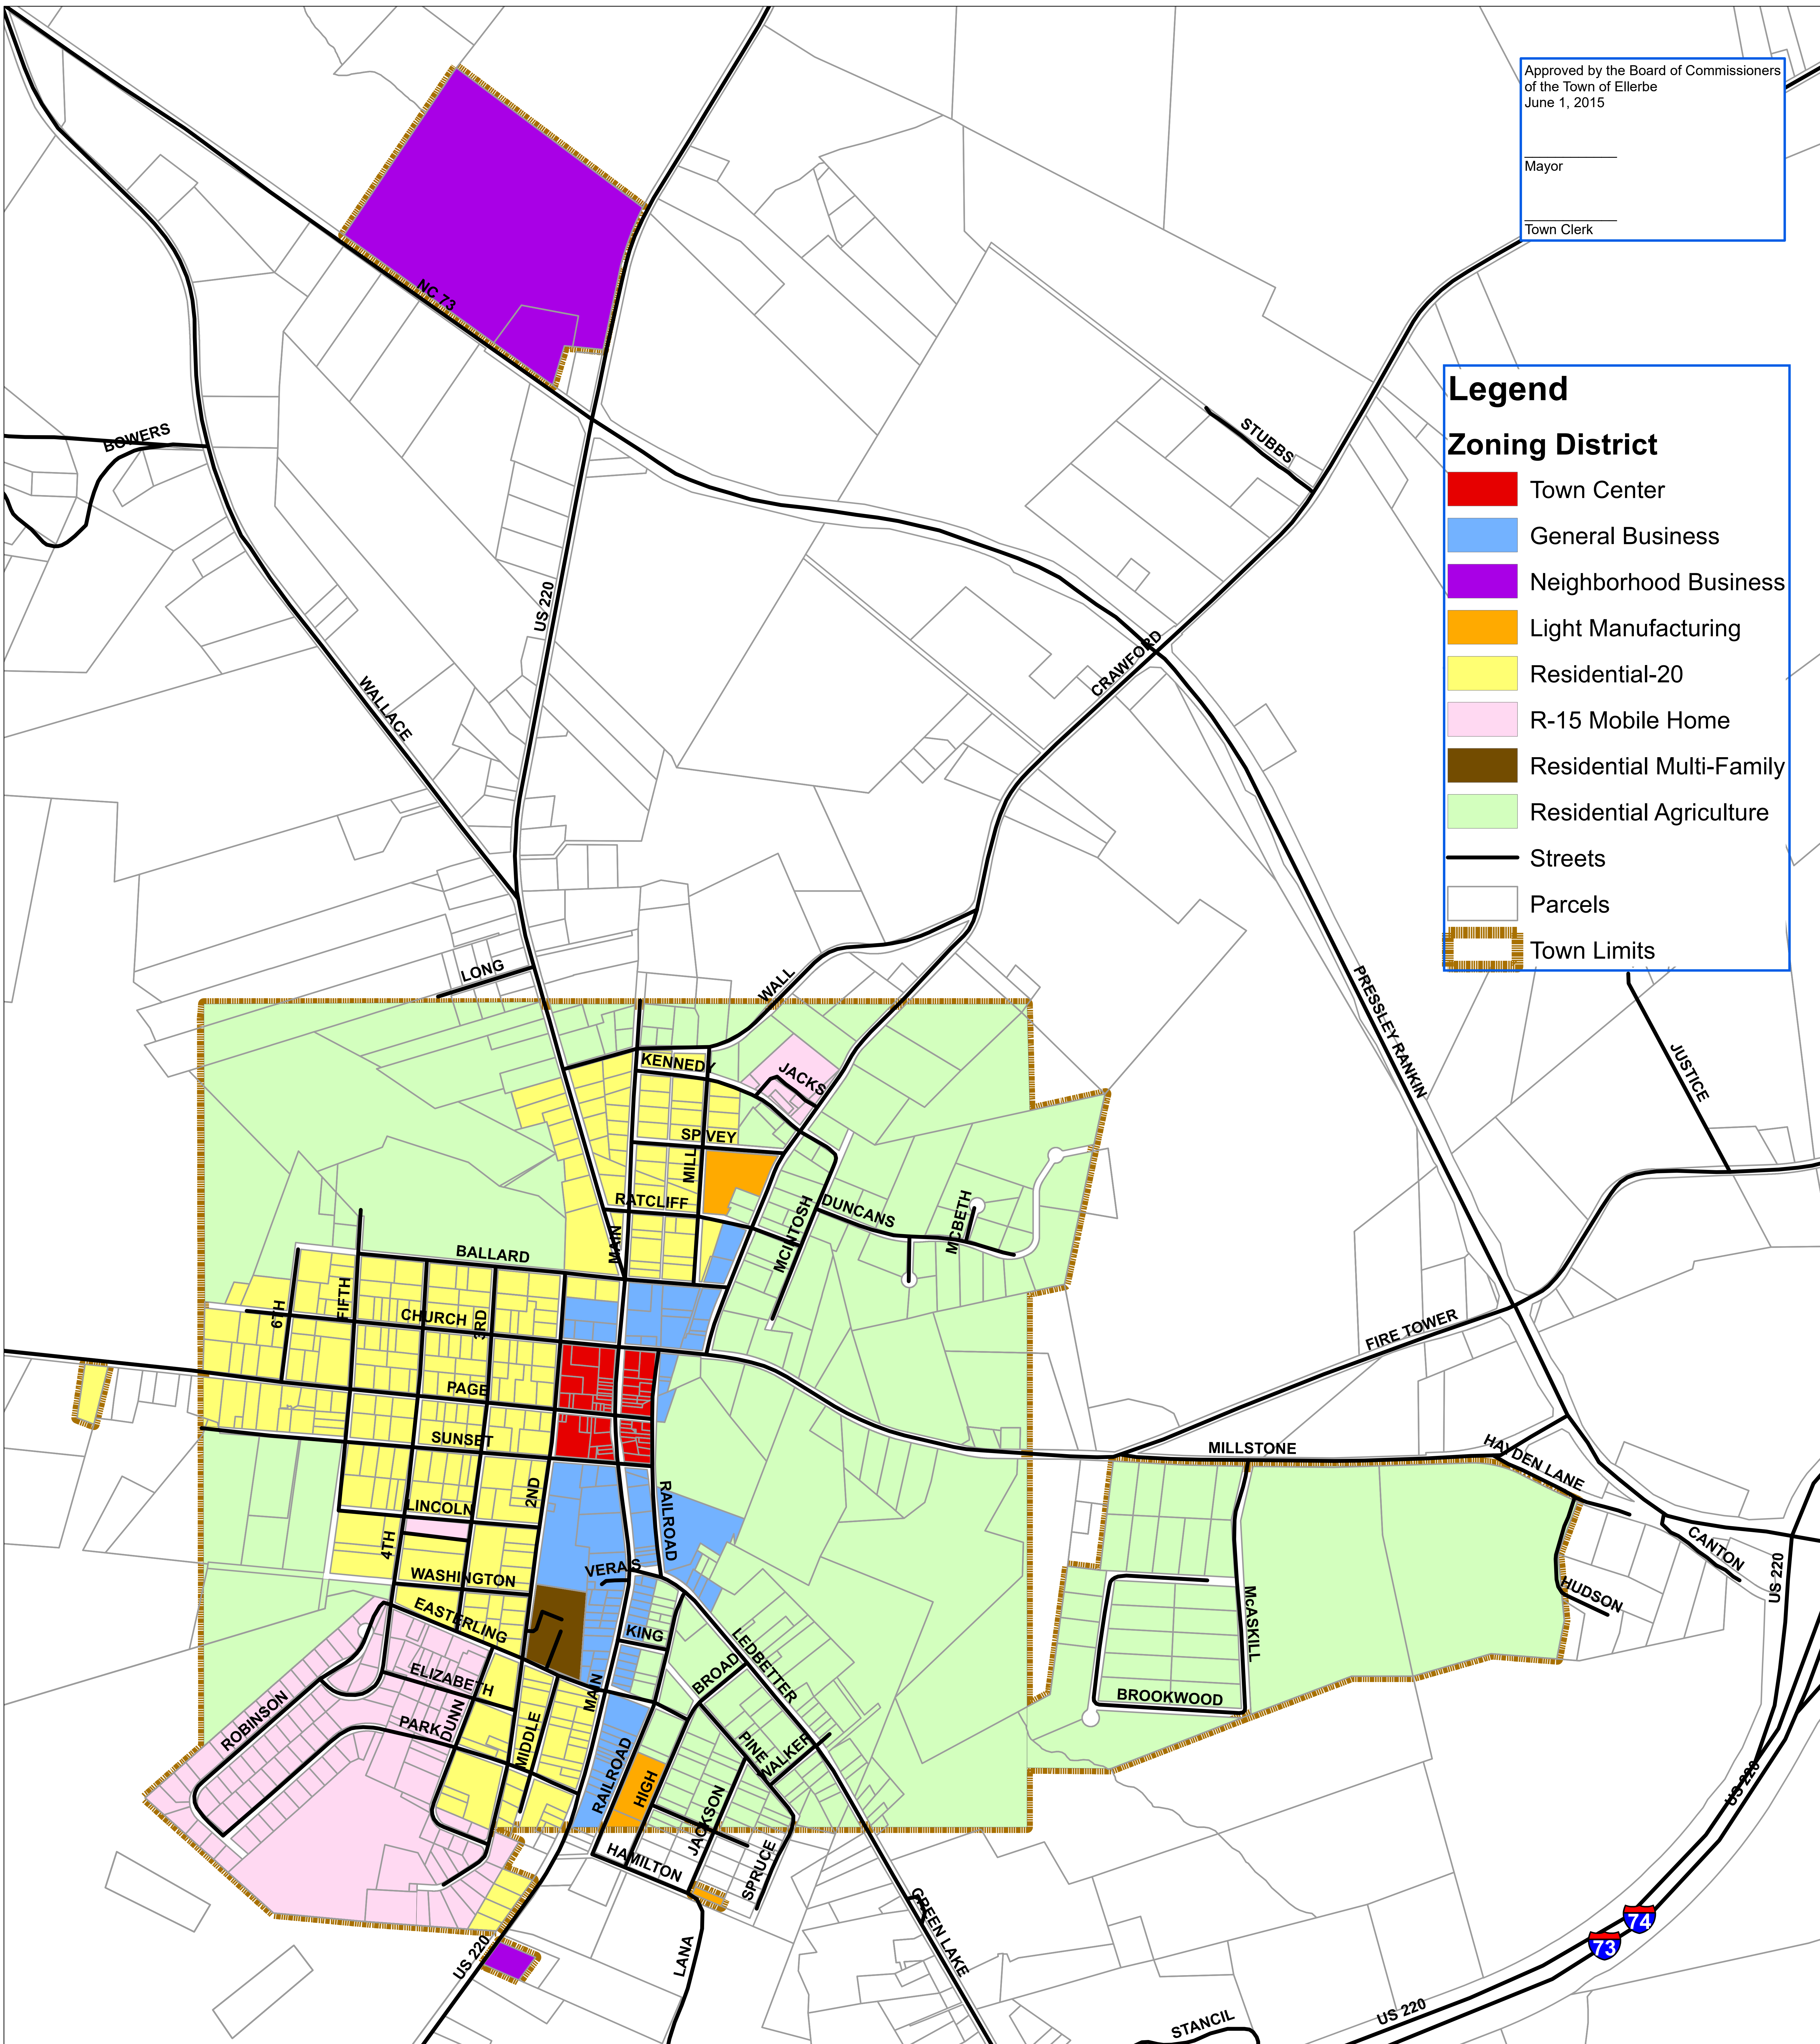

Town of Ellerbe Official Zoning Map

Approved by the Board of Commissioners
of the Town of Ellerbe
June 1, 2015

Mayor

Town Clerk

Legend

Zoning District

- Town Center
- General Business
- Neighborhood Business
- Light Manufacturing
- Residential-20
- R-15 Mobile Home
- Residential Multi-Family
- Residential Agriculture

— Streets

▭ Parcels

▭ Town Limits

Map Prepared by LRCOG July 2015